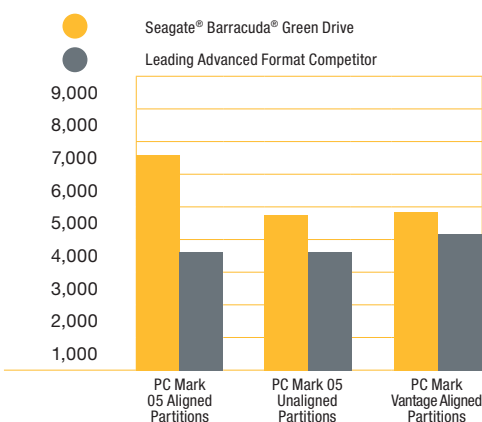

Green power that will not slow you down

Product Overview

Barracuda® Green

Low power consumption with excellent performance and high-capacity choices

- Up to 20 per cent faster than other eco-friendly hard drives
- Simple, transparent adoption of Advanced Format 4K sectors using Seagate SmartAlign™ technology
- Optimised performance with 64 MB cache and SATA 6 Gb/s interface

Barracuda® Green

2 TB, 1.5 TB and 1 TB • 5,900 RPM • SATA 6 Gb/s
and SATA 3 Gb/s

Innovation and Leadership

Once again, Seagate leads the industry with high-capacity, eco-friendly drive offerings.

Barracuda Green drives deliver excellent power savings without sacrificing drive or system performance, giving customers the ability to manufacture eco-friendly PC systems and external storage systems that meet energy savings requirements.

To Learn More:

Read more about Advanced Format, alignment issues and Seagate SmartAlign™ technology at seagate.com/storage-innovations

The Fastest Eco-Friendly Hard Drives Available

- Sustained data transfer rates of up to 144 MB/s
- Best-in-class PCMark benchmark scores
- Unique 5,900 RPM performance platform